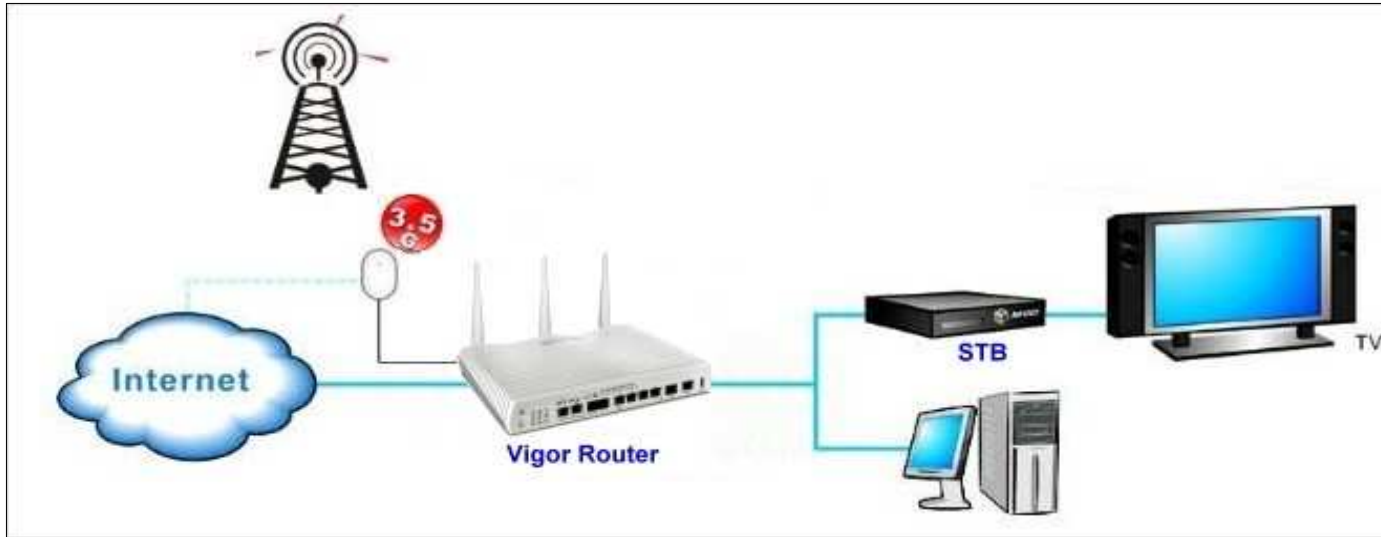

3G modem/cellphone list

The following 3G modems / cellphones have been tested with **Vigor2110 series** , **Vigor2130 series**, **Vigor2710 series**, **Vigor2800 series** , **Vigor2820 series** , **Vigor2830 series** , **Vigor2910 series** , **Vigor2920 series**, **Vigor2955**, **Vigor3100 series** , **VigorPro 5510 series**, **VigorIPPBX 2820 series**, **VigorIPPBX 3510** and **VigorFly200**. Many other standard 3G modems / cellphones will also work; please download latest Firmware for your Vigor router.